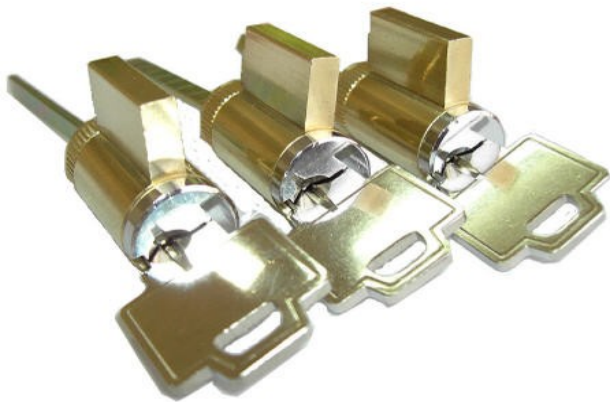

LOCKS IN THE CITY

New York City Expert Locksmiths

Tel: 212-289-8500 | Fax: 212-289-4700 | www.LocksinTheCity.com

WWW.LOCKINTHECITY.COM

Plug cylinders

Technical data:

Solid brass construction

5 or 6 pin tumbler security

Accepts original pins when pinning to an original master system

works with Key In Knob locks

Standard finish:

Brass, Chrome

For more info visit: <http://www.locksinthecity.com>

CONTACT:
212-289-8500