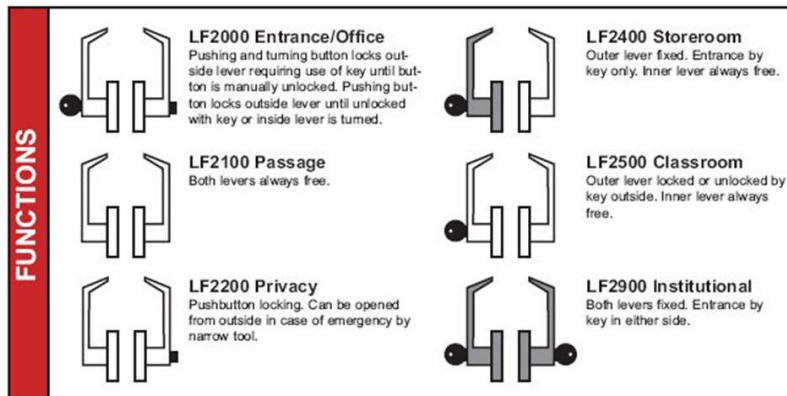

Lockset Functions

For more info visit: <http://www.locksinthecity.com>

CONTACT:
212-289-8500